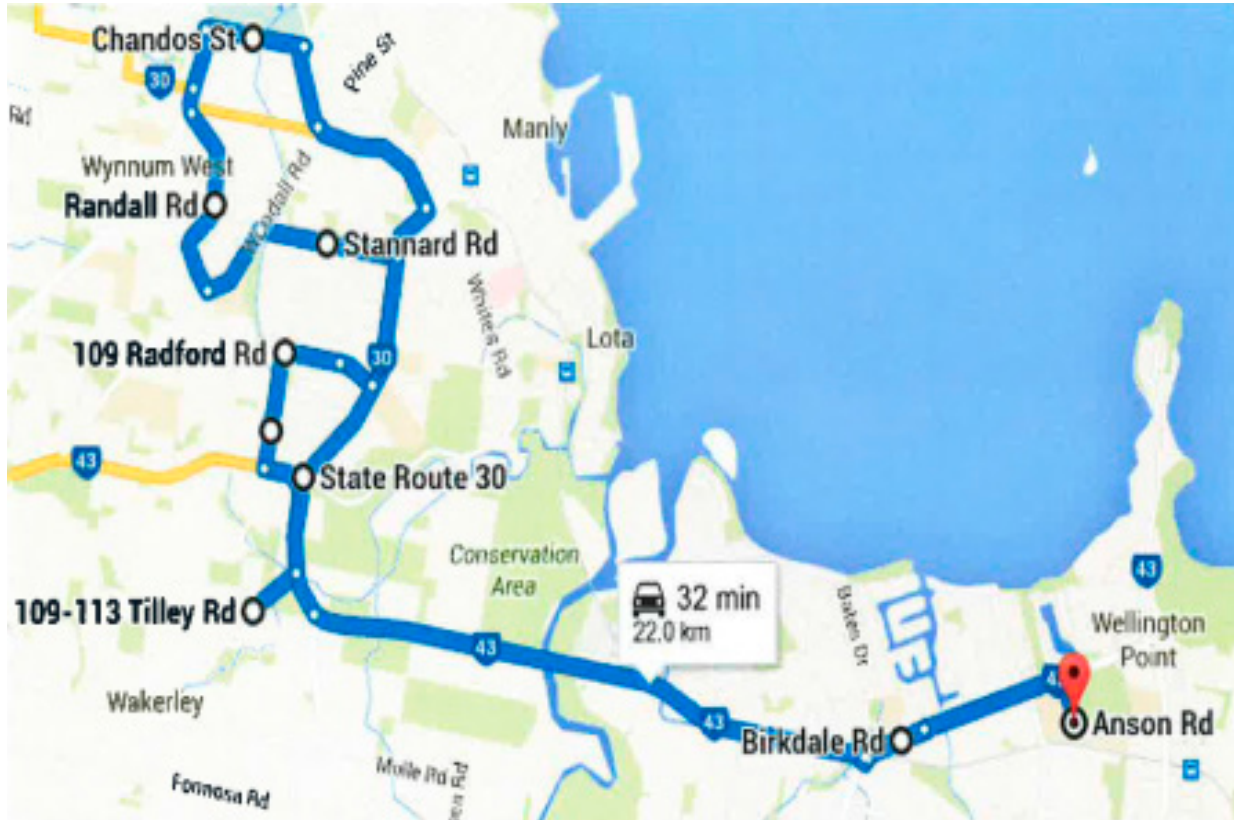

RED 6 Bus Route

Wynnum, Wynnum West, Manly, Wakerley, Birkdale, Wellington Point

REDLANDS COLLEGE

AM Service

Commence	Tilley Rd & Cnr Katherine St	7:18	After Katherine St
Into	Katherine St		
R	Brook St		At Roundabout
Veer L	Into Watervale Pde		
Veer R	Into Franklin St		
Veer R	Into Moss Rd		
R	Manly Rd		
L	Catamaran St	7:30	
R	Graduate St		
R	Radford Rd		
Into	Caloundra St		
L	Manly Rd		At traffic lights
L	Stannard Rd	7:39	At traffic lights
L	Wondall Rd		
R	Randall Rd	7:45	
R	Wynnum Rd		Through lights onto Wynnum Rd
R	Chandos St		
R	West Ave	7:49	
L	Preston Rd		2nd exit through roundabout
R	Manly Rd	7:55	
L	Green Camp Rd		
L	Rickert Rd		
Into	Quarry Rd		
L	Birkdale Rd		
Continue	Past Birkdale Fair		
R	Anson Rd		
Terminus	Redlands College	8:17	To bus bays in front of school

Commence	Redlands College	15:25	To bus bays in front of school
Continue	Anson Rd		
L	Birkdale Rd		
Past	Birkdale Fair Shopping Centre		
R	Quarry Rd		
Into	Ricketts Rd		
R	Greencamp Rd		
R	Manly Rd	15:40	
L	Preston Rd		
R	West Ave	15:46	3rd exit through roundabout
L	Chandos St		
L	Wynnum Rd		
L	Randall St	15:50	
L	Wondall Rd		
R	Stannard Rd	15:56	
R	Manly Rd		
R	Caloundra St		
Into	Radford Rd		
L	Graduate St		
L	Catamaran St	16:05	
R	Manly Rd		
L	Moss Rd		
Veer L	Into Franklin St		
Veer L	Watervale Pde		
Veer R	Into Brook St		
L	Katherine St		At roundabout
Terminus	Tilley Rd & Cnr Katherine St	16:18	Just after Katherine St