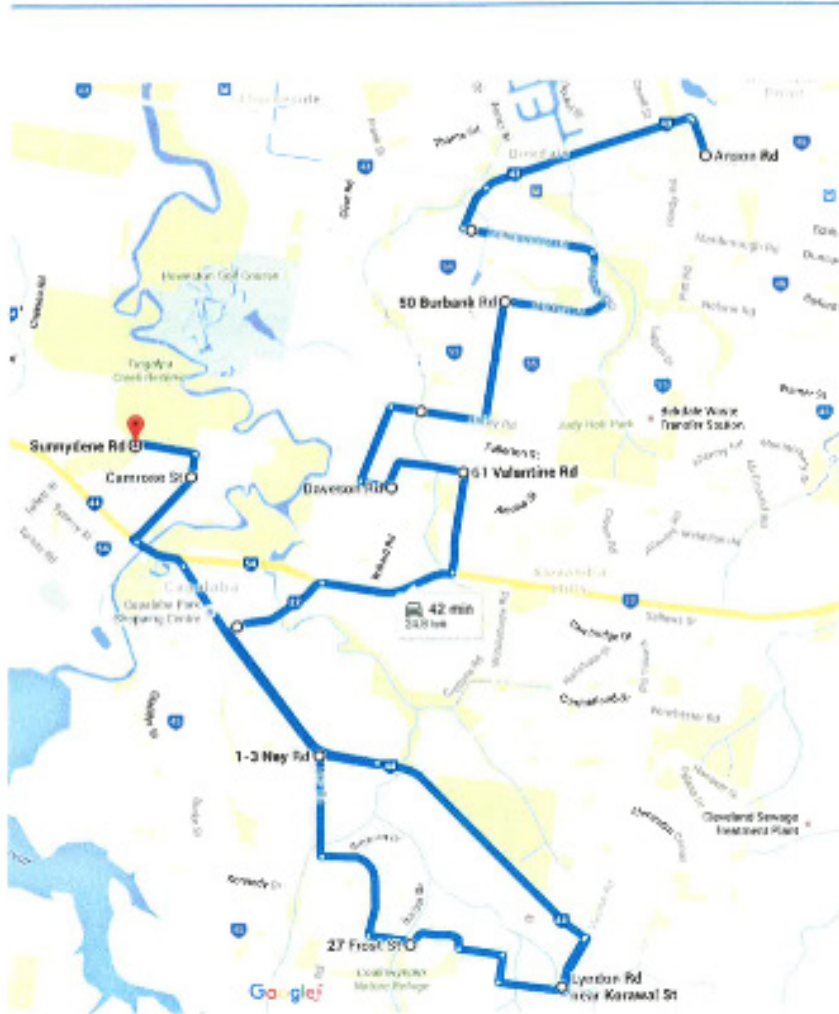

RED 4 Bus Route

Capalaba West, Capalaba,
Maridale Park, Birkdale, Wellington Pt

REDLANDS COLLEGE

Redlands College Red4 AM

AM Service

Direction	Commence	Street	Time	Remarks
		Cnr Tinchborne St & Sunnyside Rd	7:20	
1st	R	Camrose St		
1st	L	Old Cleveland Rd		
1st	R	Redland Bay Rd		
4th	R	Ney Rd		
3rd	L	Callaghan Way	7:28	
3rd	L	Frost St		
2nd	L	Spirit Dr		
3rd	L	Riley Dr		
2nd	R	Montana Dr		
1st	L	Korowal St	7:36	
2nd	L	Lyndon Rd		
1st	L	Redland Bay Rd		At traffic lights
3rd	R	Moreton Bay Rd		
2nd	R	Finucane Rd	7:46	
1st	L	Abelia St		At Shell Service Station
	Into	Valentine Rd		
2nd	R	Bailey Rd		
1st	L	Barron Rd		
4th	R	Burbank Rd		
2nd	L	Spoonbill St		
3rd	L	Continue into Collingwood Rd	7:55	
5th	R	Birkdale Rd		
5th	R	Anson Rd		
	Terminus	Redlands College	8:10	To bus bays in front of school

RED 4 Bus Route

Capalaba West, Capalaba,
Maridale Park, Birkdale, Wellington Pt

REDLANDS COLLEGE

Redlands College Red4 PM

PM Service

Direction	Street	Time	Remarks
	Commence Redlands College	15:25	To bus bays in front of school
	Continue Anson Rd		
1st	L Birkdale Rd		
7th	L Collingwood Rd		
	Veer R Continue into Spoonbill St	15:35	
3rd	R Burbank Rd		
5th	L Barron Rd		
4th	R Bailey Rd		
6th	L Old Cleveland Rd East		
2nd	L Daveson Rd		
1st	L Valentine Rd		
1st	R Abelia Rd	15:45	
4th	R Finucane Rd		
2nd	L Moreton Bay Rd		
3rd	L Redland Bay Rd		
5th	R Lyndon Rd		
1st	R Korowal St	15:55	
2nd	R Montana Dr		
3rd	L Riley Dr		
1st	R Spirit Dr		
3rd	R Frost St		
2nd	R Callaghan Way	16:03	
3rd	R Ney Rd		
4th	L Redland Bay Rd		
4th	L Old Cleveland Rd		
1st	R Camrose St		
	Terminus Cnr Tinchborne St & Sunnydene Rd	16:20	