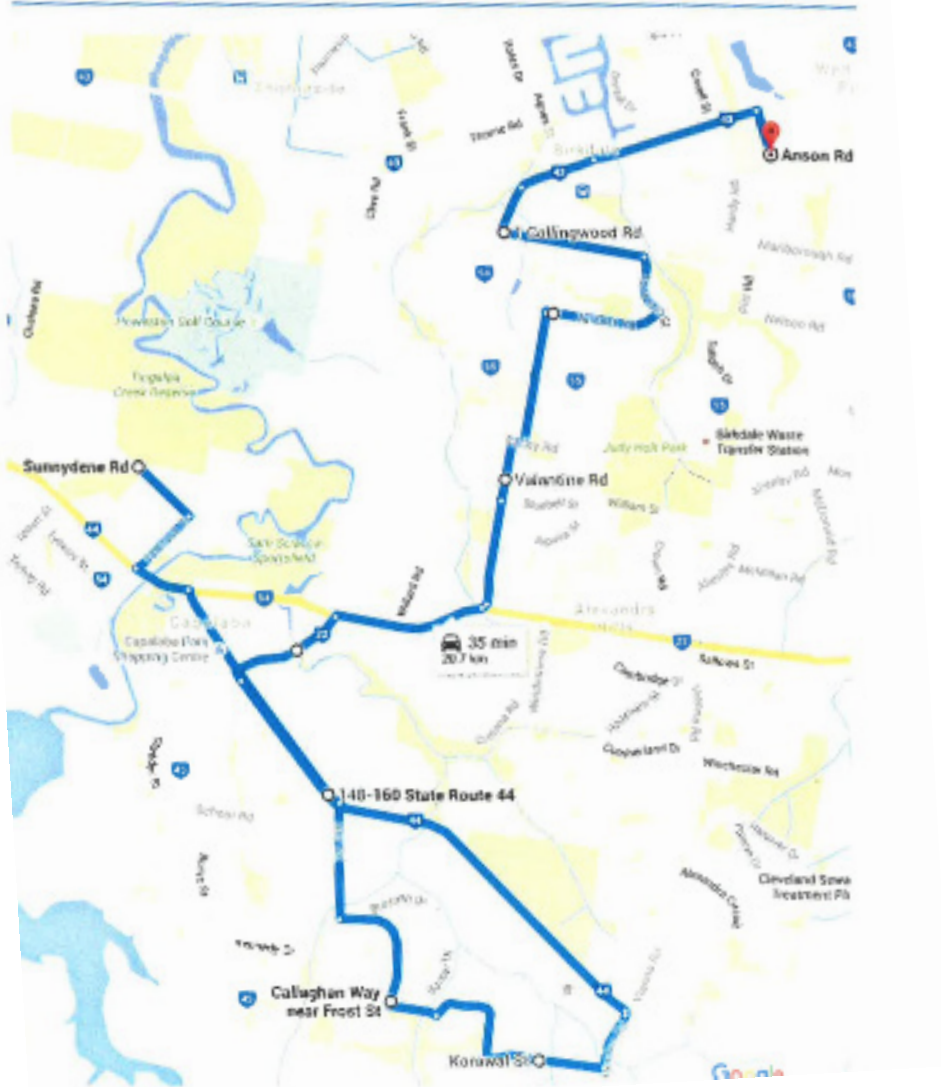

RED 4 Bus Route

Capalaba West, Capalaba,
Maridale Park, Birkdale, Wellington Pt

REDLANDS COLLEGE

Redlands College Red4 AM

AM Service

Direction	Commence	Street	Time	Remarks
		Cnr Tinchborne St & Sunnyside Rd	7:20	
1st	R	Camrose St		
1st	L	Old Cleveland Rd		
1st	R	Redland Bay Rd		
4th	R	Ney Rd		
3rd	L	Callaghan Way	7:28	
3rd	L	Frost St		
2nd	L	Spirit Dr		
3rd	L	Riley Dr		
2nd	R	Montana Dr		
1st	L	Korowal St	7:36	
2nd	L	Lyndon Rd		
1st	L	Redland Bay Rd		At traffic lights
3rd	R	Moreton Bay Rd		
2nd	R	Finucane Rd	7:46	
1st	L	Abelia St		At Shell Service Station
	Into	Valentine Rd		
2nd	R	Bailey Rd		
1st	L	Barron Rd		
4th	R	Burbank Rd		
2nd	L	Spoonbill St		
3rd	L	Continue into Collingwood Rd	7:55	
5th	R	Birkdale Rd		
5th	R	Anson Rd		
	Terminus	Redlands College	8:10	To bus bays in front of school

RED 4 Bus Route

Capalaba West, Capalaba,
Maridale Park, Birkdale, Wellington Pt

REDLANDS COLLEGE

Redlands College Red4 PM

PM Service

Direction	Street	Time	Remarks
	Commence Redlands College	15:25	To bus bays in front of school
	Continue Anson Rd		
1st	L Birkdale Rd		
7th	L Collingwood Rd		
	Veer R Continue into Spoonbill St	15:35	
3rd	R Burbank Rd		
5th	L Barron Rd		
4th	R Bailey Rd		
6th	L Old Cleveland Rd East		
2nd	L Daveson Rd		
1st	L Valentine Rd		
1st	R Abelia Rd	15:45	
4th	R Finucane Rd		
2nd	L Moreton Bay Rd		
3rd	L Redland Bay Rd		
5th	R Lyndon Rd		
1st	R Korowal St	15:55	
2nd	R Montana Dr		
3rd	L Riley Dr		
1st	R Spirit Dr		
3rd	R Frost St		
2nd	R Callaghan Way	16:03	
3rd	R Ney Rd		
4th	L Redland Bay Rd		
4th	L Old Cleveland Rd		
1st	R Camrose St		
	Terminus Cnr Tinchborne St & Sunnydene Rd	16:20	