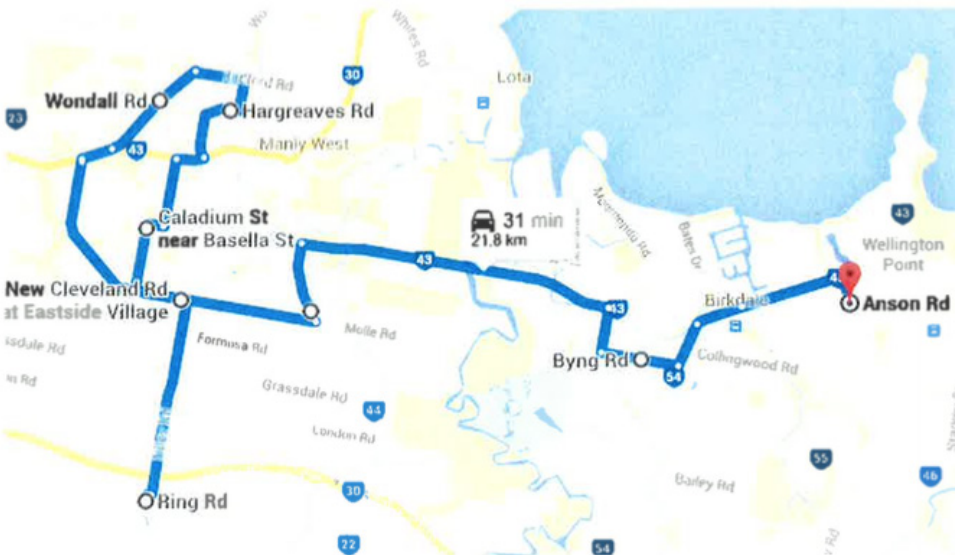

# RED 3 Bus Route

Chandler, Gumdale, Wakerley, Manly West, Ransome, Birkdale, Wellington Pt

REDLANDS COLLEGE

## Redlands College Red3 PM

AM Service

	Commence	New Cleveland Rd	7:25	Opposite Todds Hi Fi (Before Masters, heading towards Manly Rd)
	Continue	New Cleveland Rd		
3rd	R	Manly Rd		At traffic lights
1st	L	Wondall Rd		
2nd	R	Radford Rd		
2nd	R	Hargreaves Rd	7:32	
3rd	L	Kianawah Rd		
2nd	R	Manly Rd		
1st	L	Arenga St		
2nd	R	Basella St		
1st	L	Caladium St	7:38	
4th	L	New Cleveland Rd		
3rd	L	Green Camp Rd		
1st	R	Ricketts Road		
3rd	R	Clive Rd		
2nd	L	Byng Rd	7:50	
4th	L	Birkdale Rd		
6th	R	Anson Rd		
	Terminus	Redlands College	8:12	To bus bays in front of school

PM Service

Direction	Street	Time	Remarks	
	Commence	Redlands College	15:25	At bus bays in front of school
	Continue	Anson Rd		
1st	L	Birkdale Rd		
9th	R	Byng Rd		
4th	R	Clive Rd	15:35	
1st	L	Quarry Rd		
	Continue	Ricketts Road		
3rd	L	Green Camp Rd		
3rd	R	New Cleveland Rd	15:53	Lights at Manly Rd
9th	R	Manly Rd		
1st	L	Wondall Rd		
2nd	R	Radford Rd		
2nd	R	Hargreaves Rd	15:56	
3rd	L	Kianawah Rd		
1st	R	Manly Rd		
1st	L	Arenga St		
3rd	R	Basella St		
1st	L	Caladium St	16:02	
4th	L	New Cleveland Rd		
1st	R	Tilley Rd		
5th	R	Old Cleveland Road		
1st	L	Sleeman Centre Ring Road		At traffic lights
	Commence	Sleeman Centre (Stop B)	16:10	