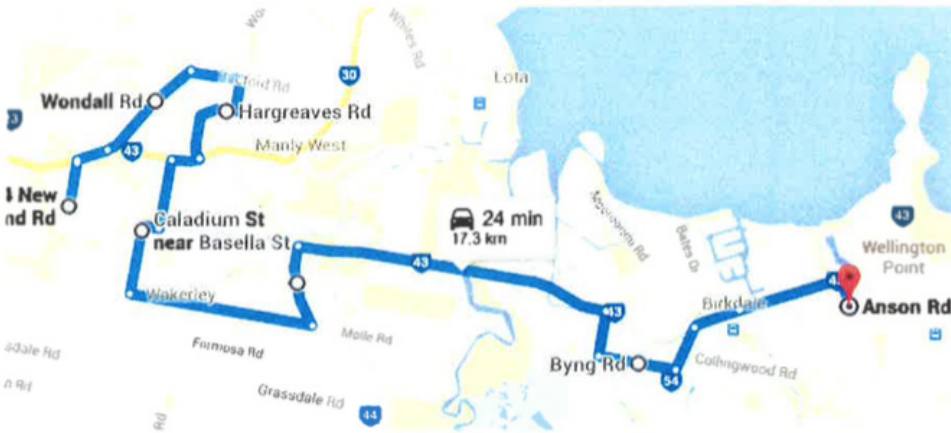

# RED 3 Bus Route

Chandler, Gumdale, Wakerley, Manly West, Ransome, Birkdale, Wellington Pt

REDLANDS COLLEGE

## Redlands College Red3 PM

AM Service

	Commence	New Cleveland Rd	7:25	Opposite Todds Hi Fi (Before Masters, heading towards Manly Rd)
	Continue	New Cleveland Rd		
3rd	R	Manly Rd		At traffic lights
1st	L	Wondall Rd		
2nd	R	Radford Rd		
2nd	R	Hargreaves Rd	7:32	
3rd	L	Kianawah Rd		
2nd	R	Manly Rd		
1st	L	Arenga St		
2nd	R	Basella St		
1st	L	Caladium St	7:38	
4th	L	New Cleveland Rd		
3rd	L	Green Camp Rd		
1st	R	Ricketts Road		
3rd	R	Clive Rd		
2nd	L	Byng Rd	7:50	
4th	L	Birkdale Rd		
6th	R	Anson Rd		
	Terminus	Redlands College	8:12	To bus bays in front of school

PM Service

Direction	Street	Time	Remarks	
	Commence	Redlands College	15:25	At bus bays in front of school
	Continue	Anson Rd		
1st	L	Birkdale Rd		
9th	R	Byng Rd		
4th	R	Clive Rd	15:35	
1st	L	Quarry Rd		
	Continue	Ricketts Road		
3rd	L	Green Camp Rd		
3rd	R	New Cleveland Rd	15:53	Lights at Manly Rd
9th	R	Manly Rd		
1st	L	Wondall Rd		
2nd	R	Radford Rd		
2nd	R	Hargreaves Rd	15:56	
3rd	L	Kianawah Rd		
1st	R	Manly Rd		
1st	L	Arenga St		
3rd	R	Basella St		
1st	L	Caladium St	16:02	
4th	L	New Cleveland Rd		
1st	R	Tilley Rd		
5th	R	Old Cleveland Road		
1st	L	Sleeman Centre Ring Road		At traffic lights
	Commence	Sleeman Centre (Stop B)	16:10	